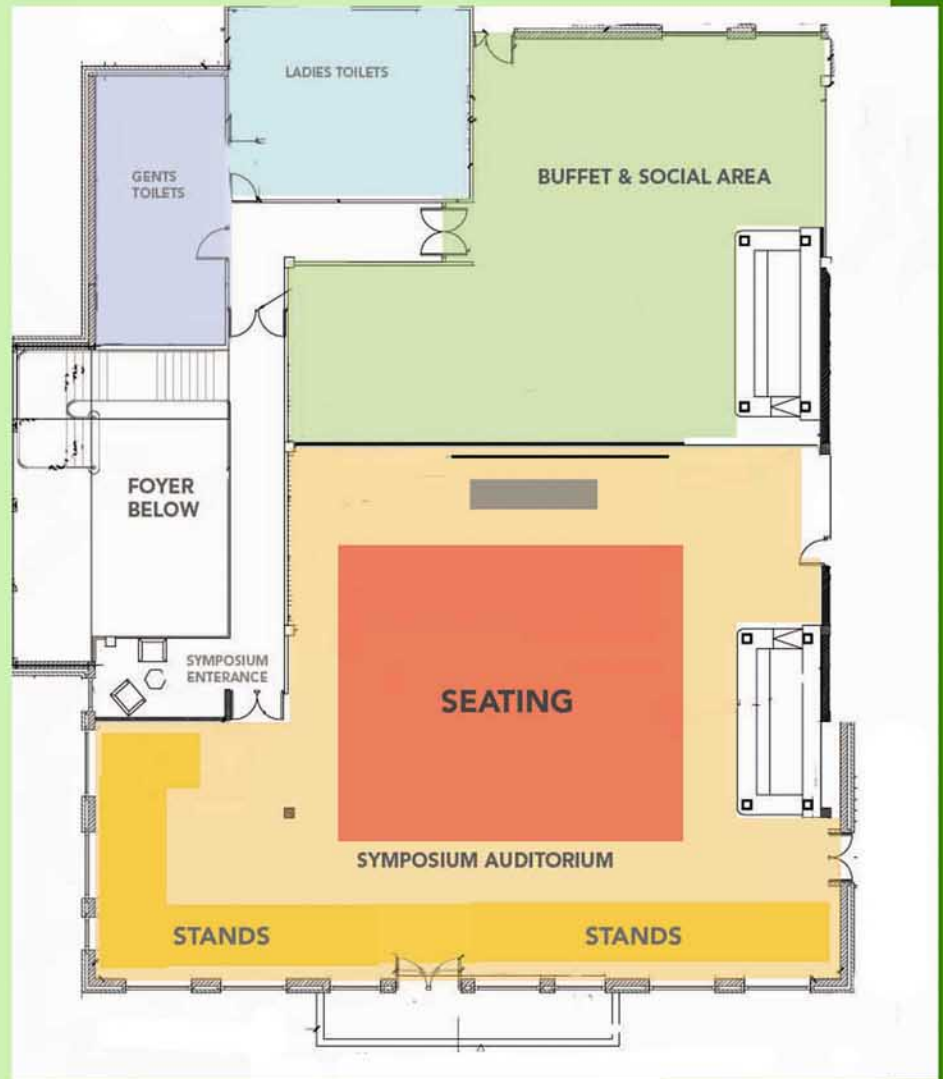

symposium@hempbuilding.com

1st International Hemp Building Symposium
 16th-18th September 2009
 Kenmare, Co Kerry, Ireland

Hosted by

HEMPCRETE NATURAL BUILDING

FLOOR PLAN

The symposium will be held in the Kenmare Bay Hotel function hall where there is space for a minimum of 150 participants to be seated plus additional space for stands etc...